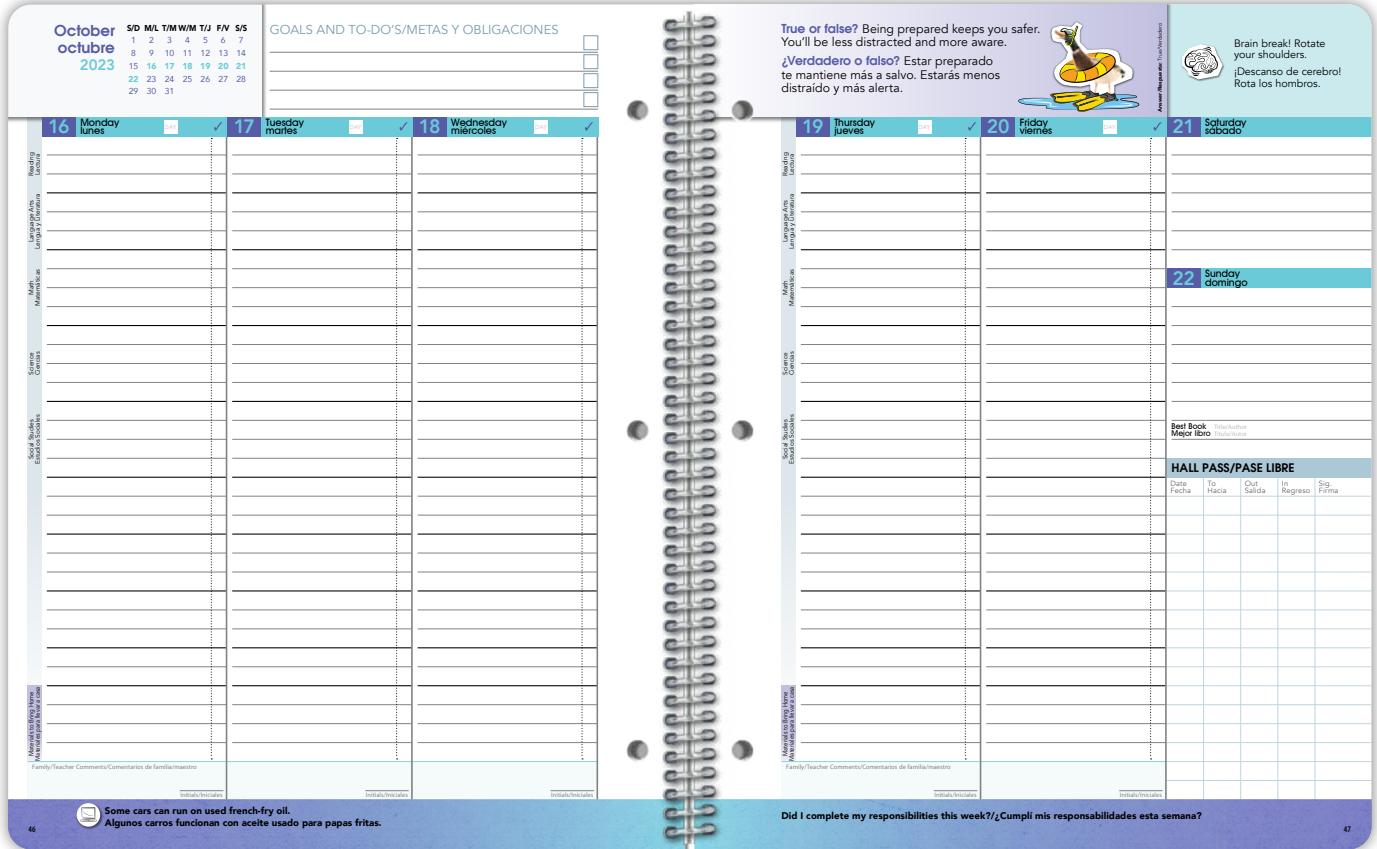

CLASSIC BILINGUAL MID/HIGH MATRIX

AS LOW AS
$3.48

Keep classrooms inclusive with the **CLASSIC BILINGUAL MIDDLE/HIGH MATRIX**. This bilingual datebook helps students develop the skills they need to set goals, manage their time, and balance workloads.

Grades 6-12 8.5" x 11"

Date range 7/3/2023 - 6/30/2024

144

FULL-COLOR PAGES

104

WEEKLY PAGES

12

MONTHLY PAGES

0

HALL PASS PAGES

WEEKLY FEATURES INCLUDE

- Vertical Layout • Overview Calendar • Materials to Bring Home
- Best Book • Weekly Hall Passes • Goals and To-do's
- Bilingual Headings • Block Schedule • STEAM Factoids
- Planning Activities & Tips • Personal Success Tips • Whole-Child Connection • Family/Teacher Comments

“ I just wanted to say **THANK YOU** for everything you all have done! We appreciate the professionalism and quick turn around to get our planners made and out to our staff and students to make this a great school year! ”

MIDWAY MIDDLE SCHOOL